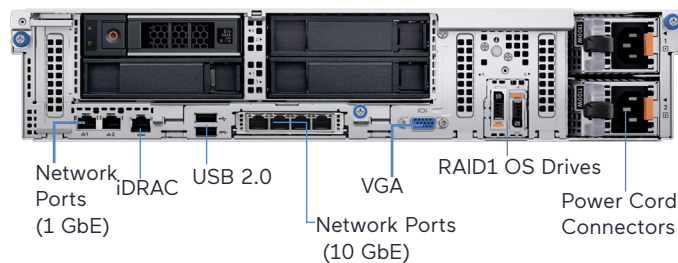

Front and Rear Panel Controls and Connectors

Valerus RAID NVR Recording Performance

Recording Server	Data Rate (Mbps)	Number Video Channels	Number of Data Drives
RAID 6 Recording 2U Server	Up to 800	Up to 250	28

Data Sheet Number: V323-01-08 Rev 4/26
Vicon Data Sheet Number: 8009-7323-01-08

Specifications subject to change without notice. Vicon and their logos are registered trademarks of Vicon Industries Inc. Copyright © 2026 Vicon Industries Inc. All rights reserved.

Intel and Xeon are trademarks or registered trademarks of Intel Corporation. Microsoft and Windows are registered trademarks of Microsoft Corporation.